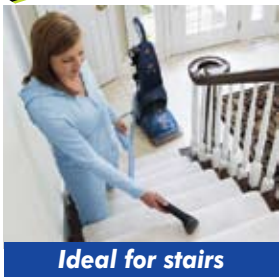

Ideal for stairs

Ergonomic design easy carry handle

Cleans 2X Better Than All Other Leading Brands

Bissell 'Wash & Protect' with Scotchgard

This advanced general purpose cleaning formula uses Scotchgard to give added stain and soil protection - Highly recommended.

Save time and money!
Order 3 bottles of Scotchgard solution for the price of 2!